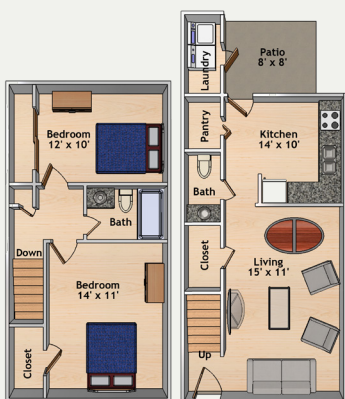

Palmetto creek TOWNHOMES

The Kiawah 2 BEDROOM 1,039 SQ FT*

MONTHLY RENT
\$ _____

APPLICATION FEE
\$ _____

DEPOSIT
\$ _____

*MEASUREMENTS
ARE APPROXIMATE*

All Homes Feature

- Newly renovated
- Enclosed private patios
- Full size washer/dryer connections
- Upgraded kitchens
- Icemakers
- Spacious and inviting layouts